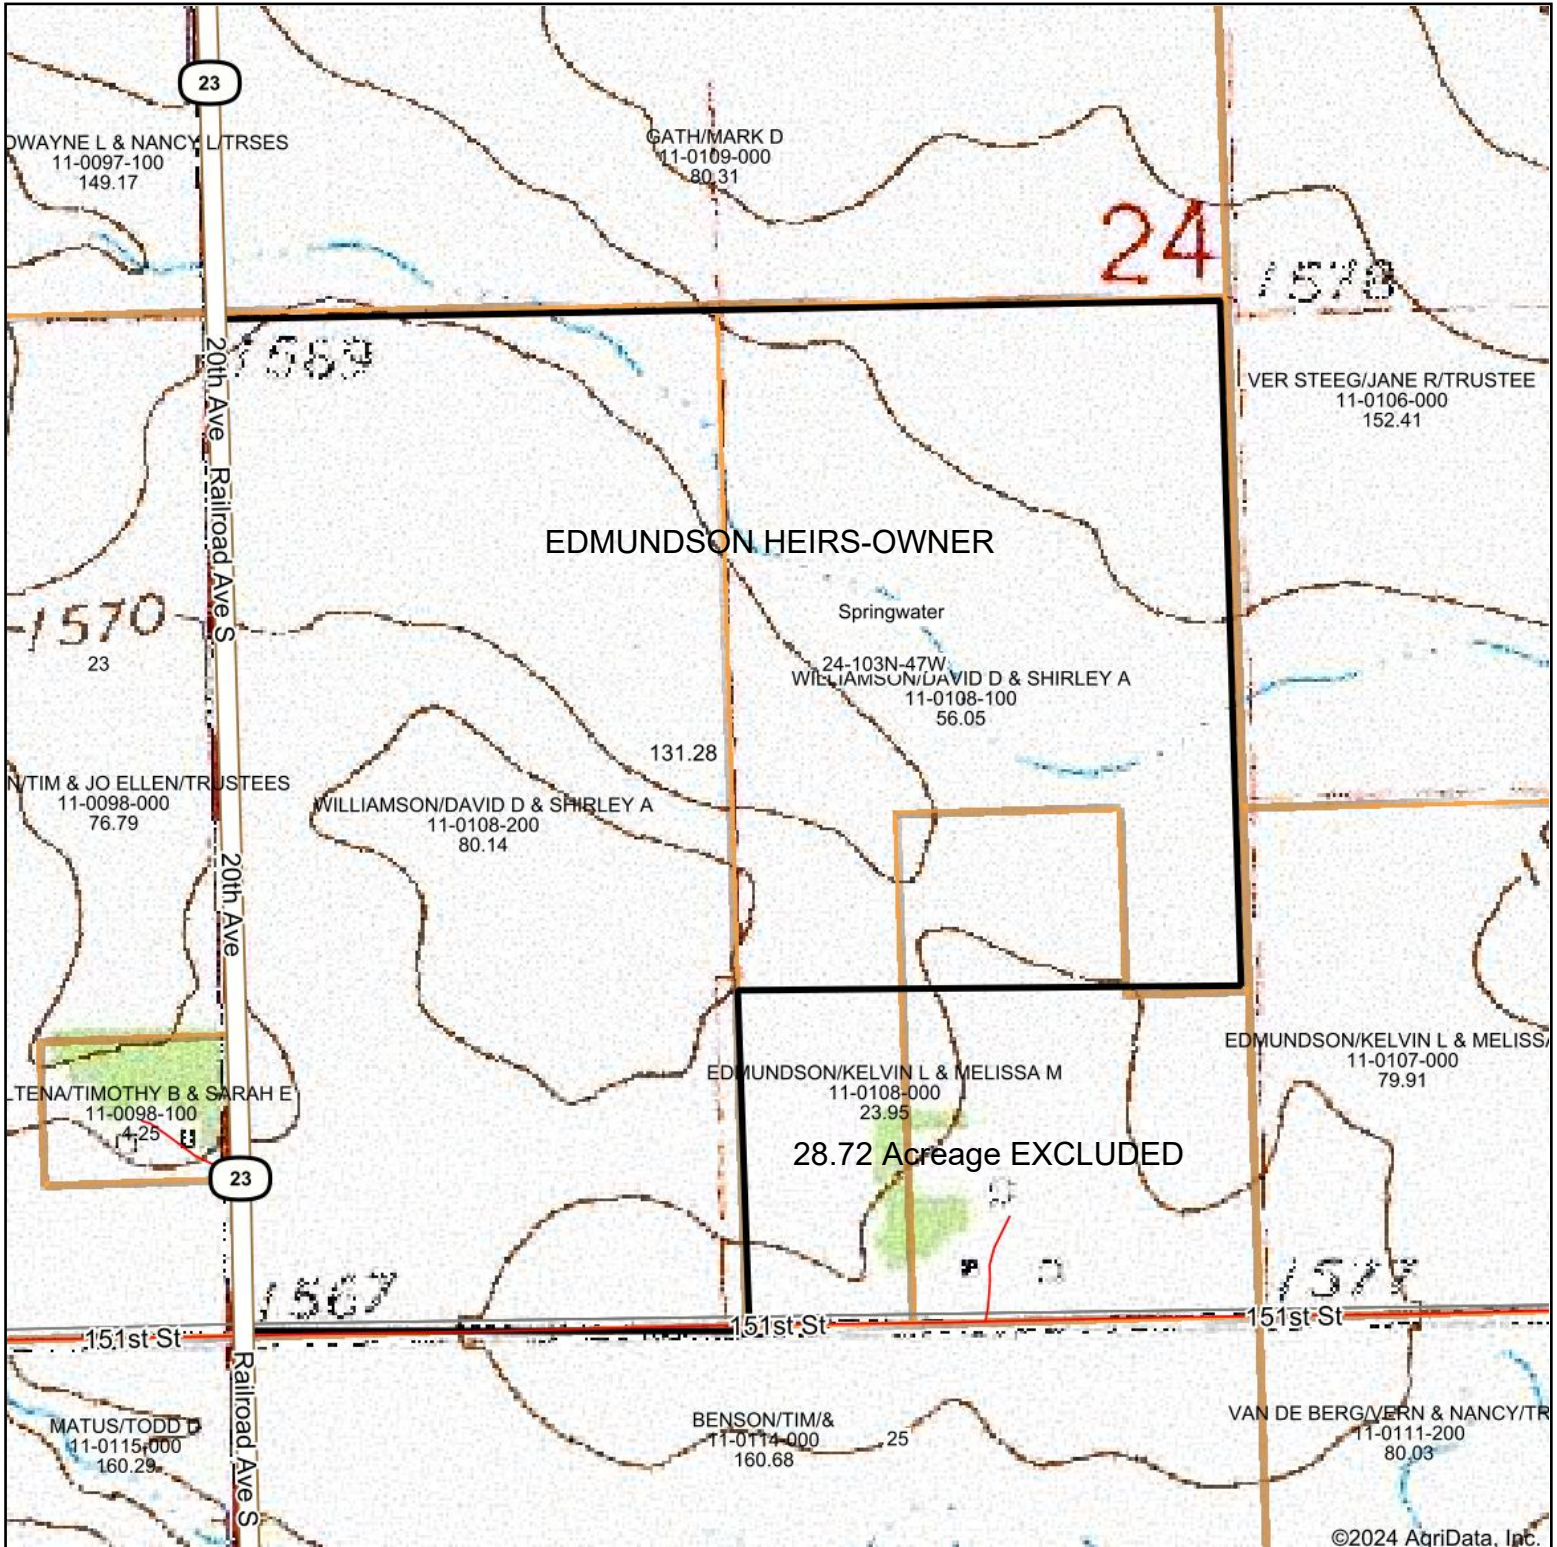

Topography Map

Map Center: 43° 42' 28.01, -96° 25' 36.18

24-103N-47W
Rock County
Minnesota

9/24/2024

Maps Provided By:

© AgriData, Inc. 2023

www.AgriDataInc.com