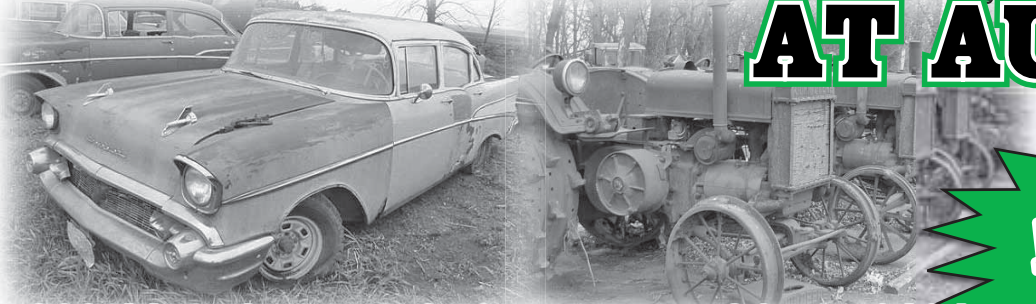

COLLECTOR VEHICLES & ANTIQUE TRACTORS AT AUCTION!

**Saturday,
June 30, 2012
10:00 am**

263 11TH ST., PIPESTONE, MINNESOTA 56164

DIRECTIONS: From Pipestone, MN W. on Hwy 30 to Cnty Rd 13 or 20th Ave. Go 1 mile N. ON Cnty Rd 13 and then E. on 111th St to Auction Site. Watch for Signs. Preview Friday Noon to 7PM.

VanDerBrink Auctions is pleased to bring you the auction of the Farmer Brother's Collection. The Farmer Brother's Dad has been collecting for many years. After he passed away, the boys have decided to clean up and sell his collection. There are approx. 90 Collector Vehicles for Project parts, along with John Deere Collector Tractor including a RARE JD Rear Mount Early Manure Bucket along with collectibles, implements, and more. Plan now to attend this auction, there is something for everyone.

Collector Tractors/Implements-Project-Parts:

1935 JD Unstyled B Tractor, Full Steel, 1938 JD A Tractor, 1930 JD D Tractor, Full Steel, 2- 1929 JD D Tractors, Full Steel, 1939 JD B Tractor, War Tag JD Tractor, Minneapolis Moline U Tractor, Minneapolis Moline R Tractor, Farmall F-20, TUG, RARE Rear Mount John Deere #2247 Manure Bucket! Horse Drawn Implements, Plows, and more..

Ford/Mercury:

1930 Ford Model A 2dr Sdn Body, 1926 Ford Model T Roadster Body, 1929 Ford Model A Truck, 1931 Ford Model A 2dr Sdn, 1929 Ford Model A 2dr Sdn, 1946 Ford Special Deluxe 2dr Sdn, Rolled 1930's Ford, 1955 Ford Victoria 2dr HT-wrecked, 1962 Ford Galaxie, 1949 Mercury 4dr Suicide Sdn, Ford Cab Over Truck, 1942 Ford Truck, Ford Pinto Sdn, and more..