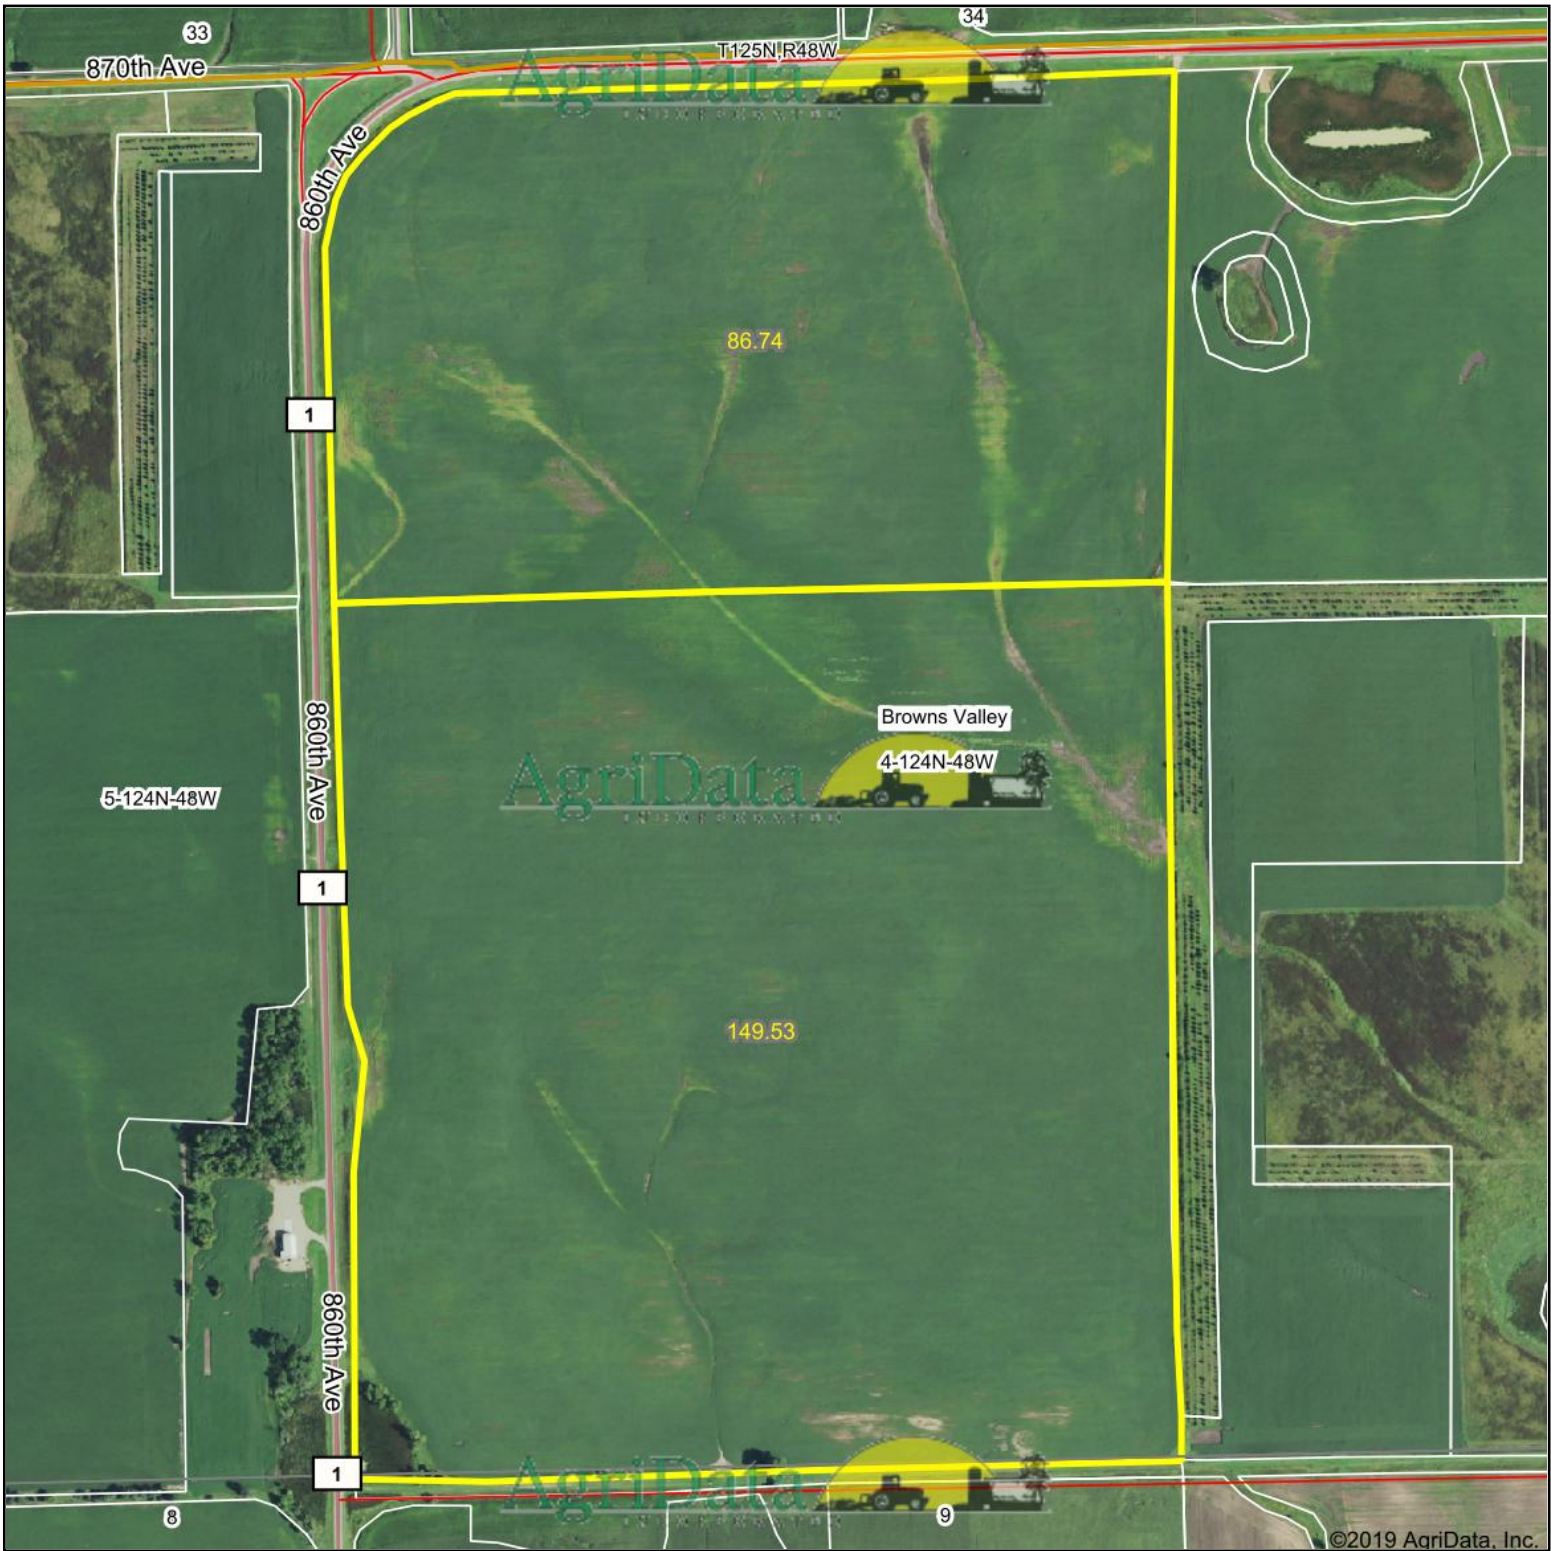

Aerial Map

map center: 45° 34' 47.76, -96° 41' 38.48

4-124N-48W
Big Stone County
Minnesota

3/15/2019

Maps Provided By:

© AgriData, Inc. 2019 www.AgriDataInc.com